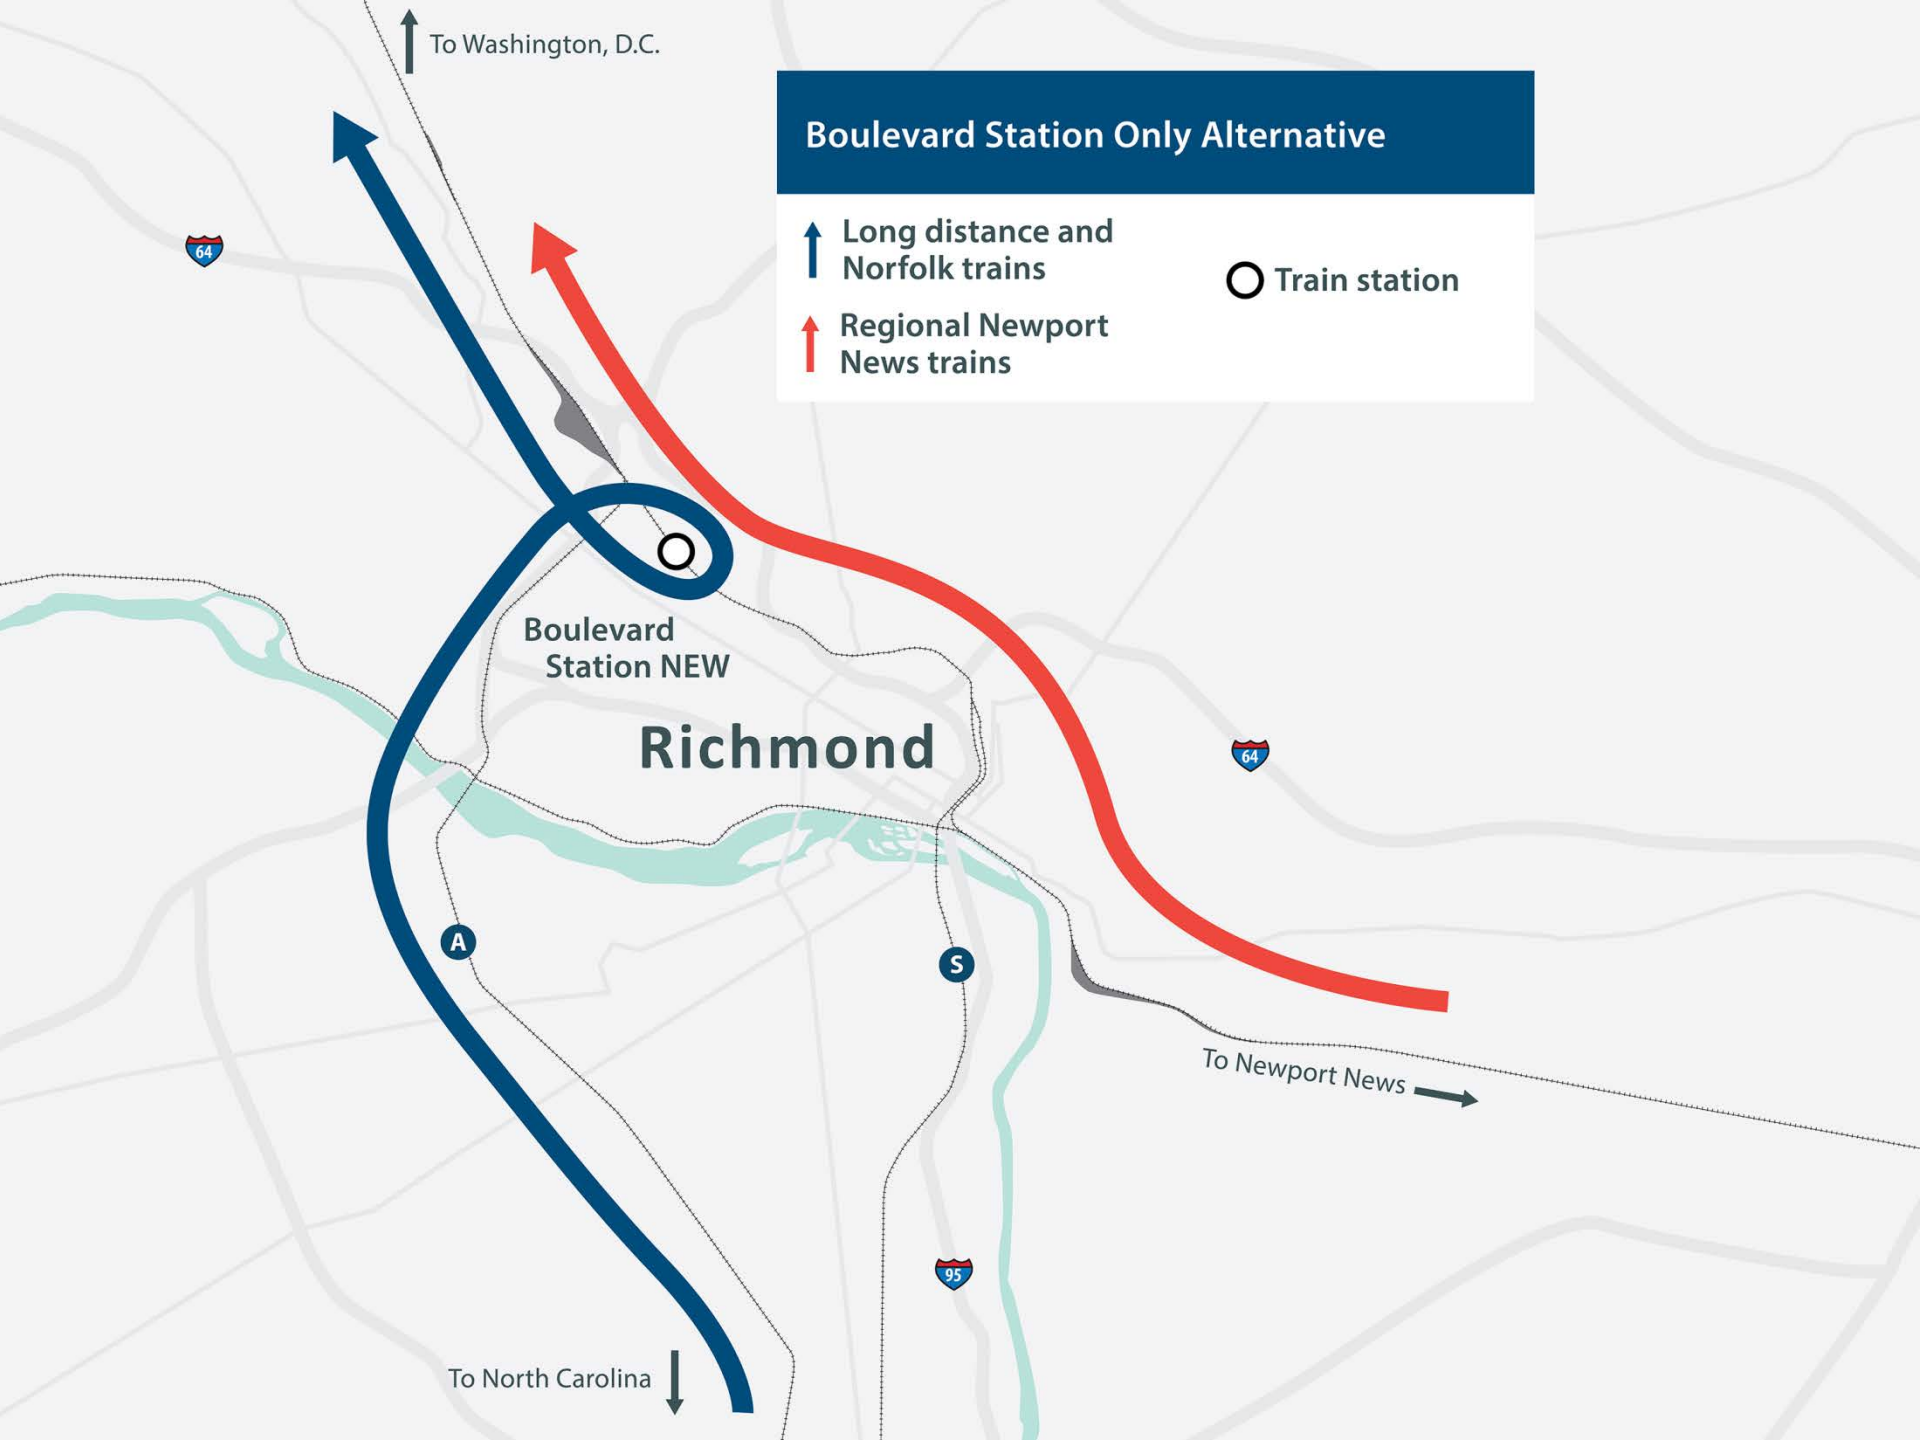

Richmond

Main Street Station ○

A

S

To Newport News →

To North Carolina ↓

Main Street Station and Staples Mill Road Station Split Service Alternative

- ↑ Long distance and Norfolk trains
- ↑ Regional Newport News trains

○ Train station

Staples Mill Road Station

Richmond

Main Street Station

A

S

To North Carolina ↓

↑ To Washington, D.C.

To Newport News →

Staples Mill Road Station Only Alternative

- ↑ Long distance and Norfolk trains
- ↑ Regional Newport News trains

○ Train station

To Washington, D.C.

Staples Mill Road Station

Richmond

To Newport News

To North Carolina

Broad Street Station Only Alternative

- ↑ Long distance and Norfolk trains
- ↑ Regional Newport News trains

○ Train station

Broad Street Station

Richmond

To North Carolina

To Washington, D.C.