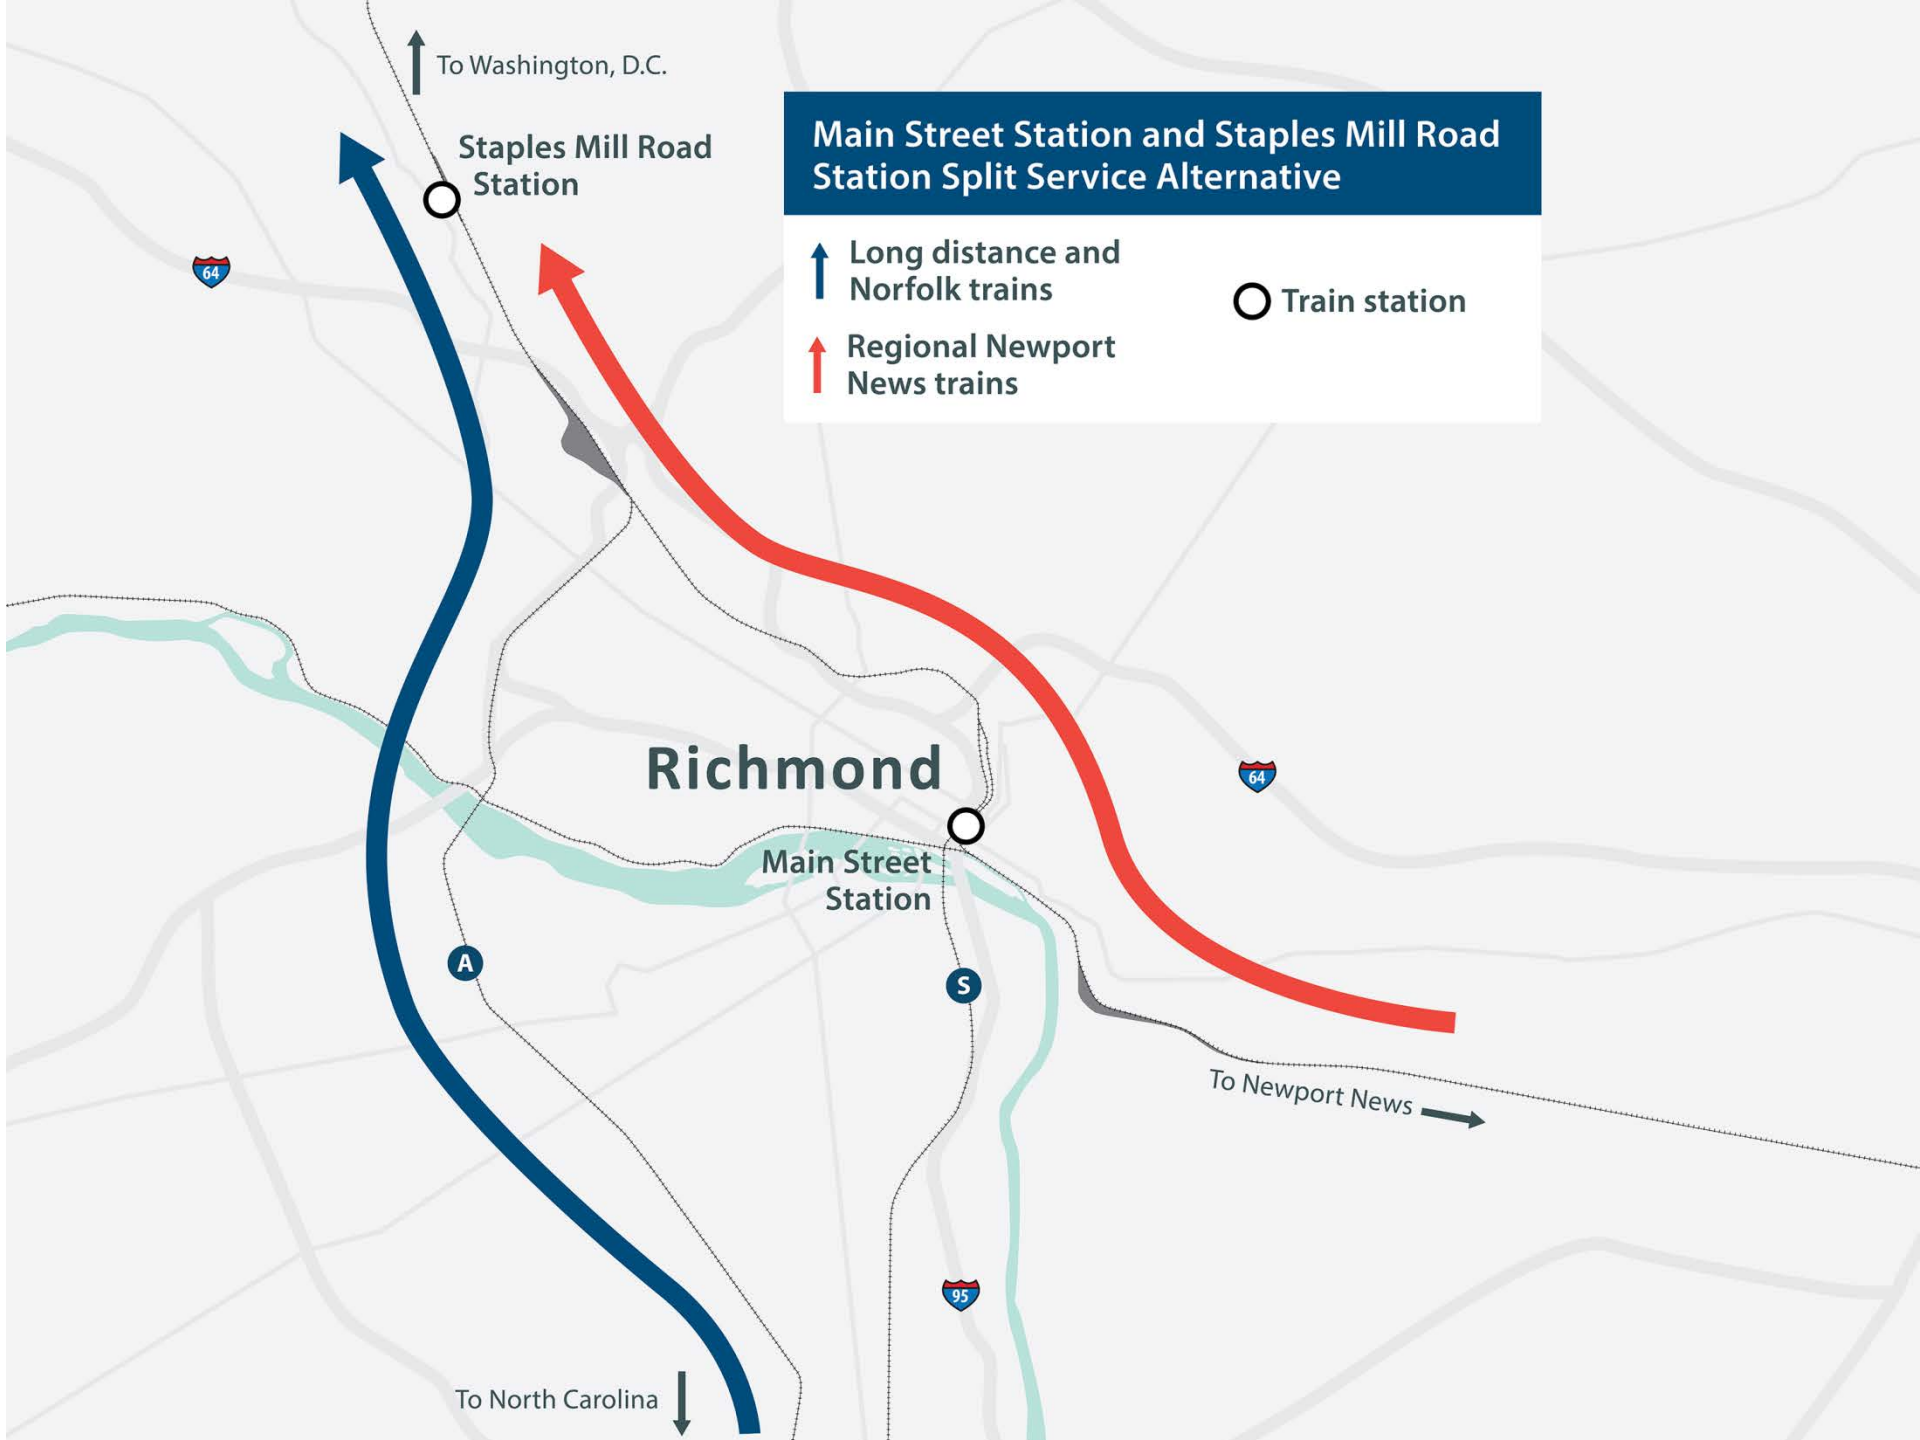

Main Street Station and Staples Mill Road Station Shared Service Alternative

- ↑ Long distance and Norfolk trains
- ↑ Regional Newport News trains

○ Train station

To Washington, D.C. ↑

Staples Mill Road Station ○

Richmond

Main Street Station ○

A

S

To Newport News →

To North Carolina ↓

Main Street Station and Staples Mill Road Station Split Service Alternative

- ↑ Long distance and Norfolk trains
- ↑ Regional Newport News trains

○ Train station

Staples Mill Road Station

Richmond

Main Street Station

A

S

To North Carolina ↓

↑ To Washington, D.C.

To North Carolina

Broad Street Station Only Alternative

- ↑ Long distance and Norfolk trains
- ↑ Regional Newport News trains

○ Train station

Broad Street Station

Richmond

To North Carolina

To Washington, D.C.