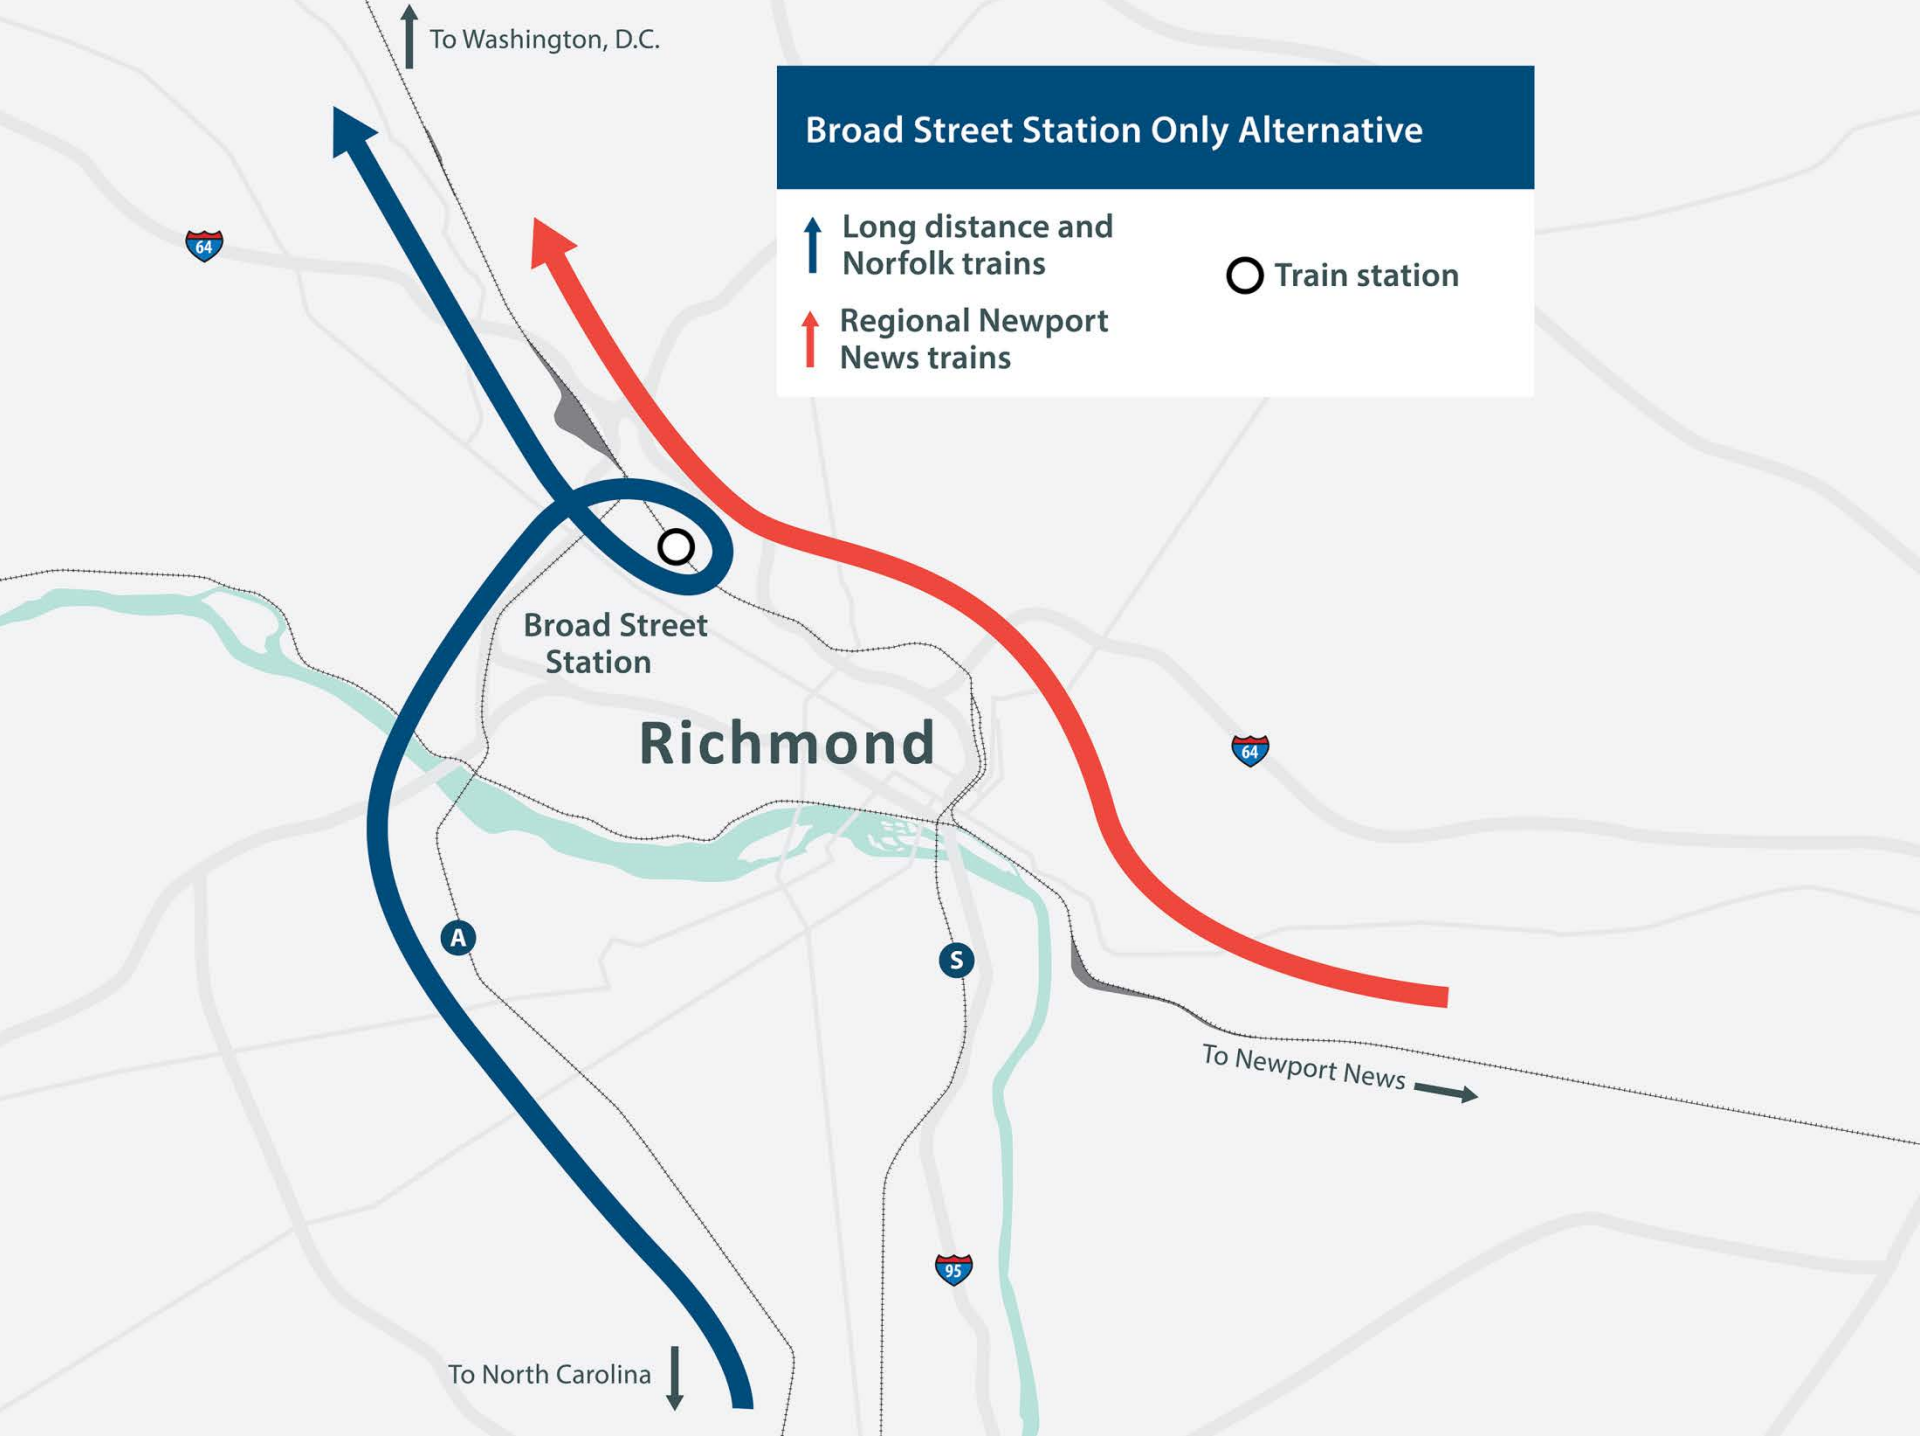

Richmond

Main Street Station ○

A

S

To Newport News →

To North Carolina ↓

Main Street Station and Staples Mill Road Station Split Service Alternative

- ↑ Long distance and Norfolk trains
- ↑ Regional Newport News trains

○ Train station

Staples Mill Road Station

Richmond

Main Street Station

A

S

To North Carolina ↓

↑ To Washington, D.C.

To Newport News →

Staples Mill Road Station Only Alternative

- ↑ Long distance and Norfolk trains
- ↑ Regional Newport News trains

○ Train station

To Washington, D.C.

Staples Mill Road Station

Richmond

To Newport News

To North Carolina

Broad Street Station Only Alternative

- ↑ Long distance and Norfolk trains
- ↑ Regional Newport News trains

○ Train station

Broad Street Station

Richmond

To North Carolina

To Washington, D.C.