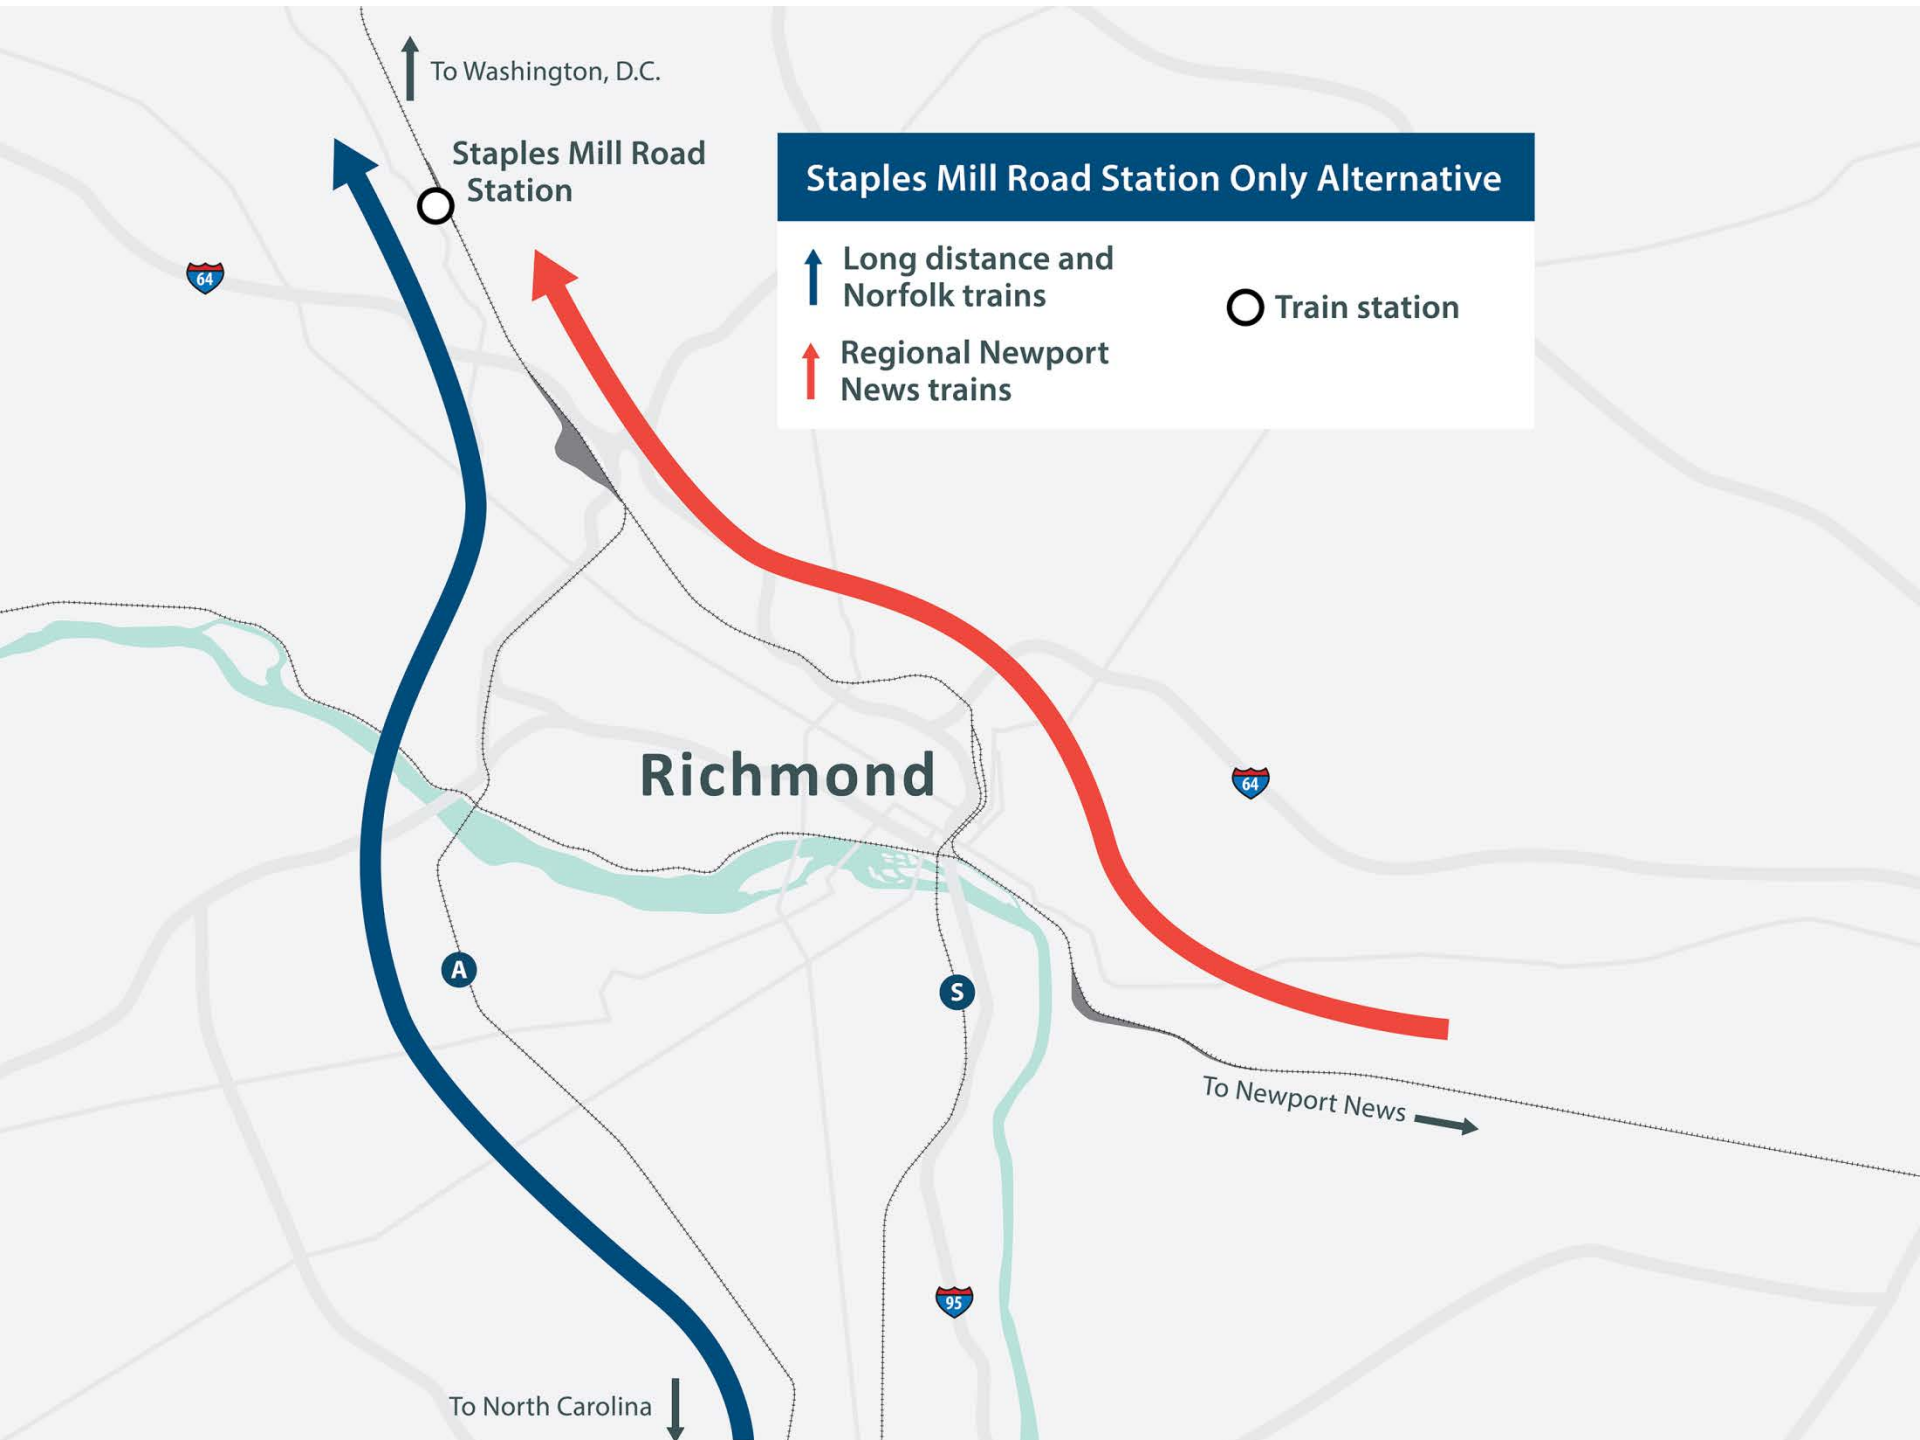

Richmond

Main Street Station ○

A

S

To Newport News →

To North Carolina ↓

Main Street Station and Staples Mill Road Station Split Service Alternative

- ↑ Long distance and Norfolk trains
- ↑ Regional Newport News trains

○ Train station

Staples Mill Road Station

Richmond

Main Street Station

A

S

To North Carolina ↓

↑ To Washington, D.C.

To Newport News →

Staples Mill Road Station Only Alternative

- ↑ Long distance and Norfolk trains
- ↑ Regional Newport News trains

○ Train station

To Washington, D.C.

Staples Mill Road Station

Richmond

To Newport News

To North Carolina

Broad Street Station Only Alternative

- ↑ Long distance and Norfolk trains
- ↑ Regional Newport News trains

○ Train station

Broad Street Station

Richmond

To North Carolina

To Washington, D.C.